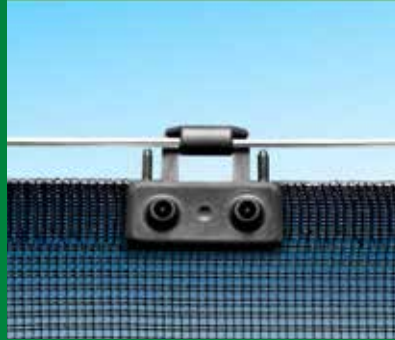

These nets are used to fence playing balls. Made of UV stabilised polyethylene, they are furnished rope to ease the placing. These nets are normally used for circumscribe the areas for paintballing in order to avoid that the balls invade other lands. The nets are HD polyethylene, very durable and treated against UV rays.

RETI PER PISCINE NETS FOR SWIMMING POOLS

Reti utilizzate per coprire le piscine ed evitare la caduta in acqua di foglie, insetti o altro. Interamente realizzate in monofilo di polietilene stabilizzato contro i raggi UV, sono reti indemagliabili molto resistenti all'usura ed alla rottura. Sono disponibili in vari pesi e maglie.

These nets are used to cover swimming-pools and avoid insects and leaves falling in the water. Entirely made of UV stabilised polyethylene monofilament yarn. They don't ladder with high breaking and light resistance. They are manufactured in different weights and mesh.

ACCESSORI ACCESSORIES

CLIPS. IDEALI PER IL FISSAGGIO DI RETI O TELI
CLIPS. FOR THE ANCHORAGE OF LENGTHS AND NETS

CLIP 2 PUNTI
CLIP 2 POINTS

CLIP 2 PUNTI CON GANCIO
CLIP 2 POINTS WITH HOOK

CLIP 13 PUNTI
CLIP 13 POINTS